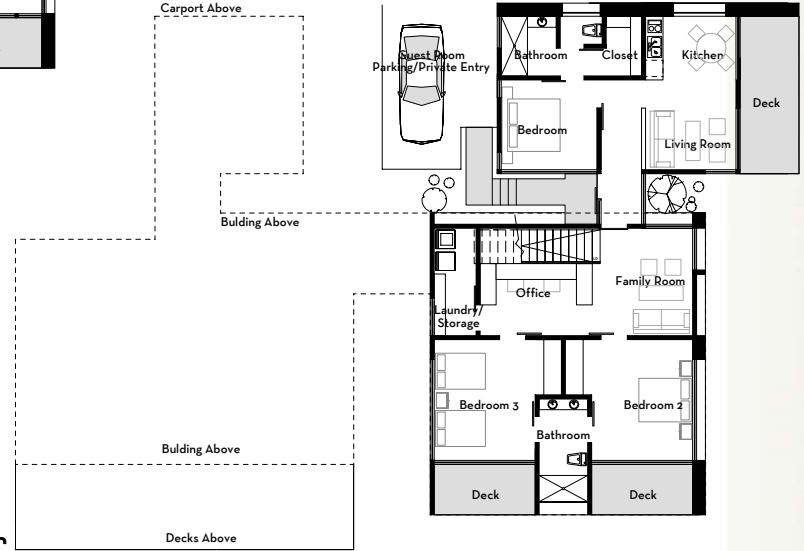

upper floor

lower floor

Tierra XL data
interior living = 333 sq.mt. (3584 sq.ft.)
exterior living = 222 sq.mt. (2390 sq.ft.)
Total = 555 sq.mt. (5974 sq.ft.)

casa_tierra xl
renderings