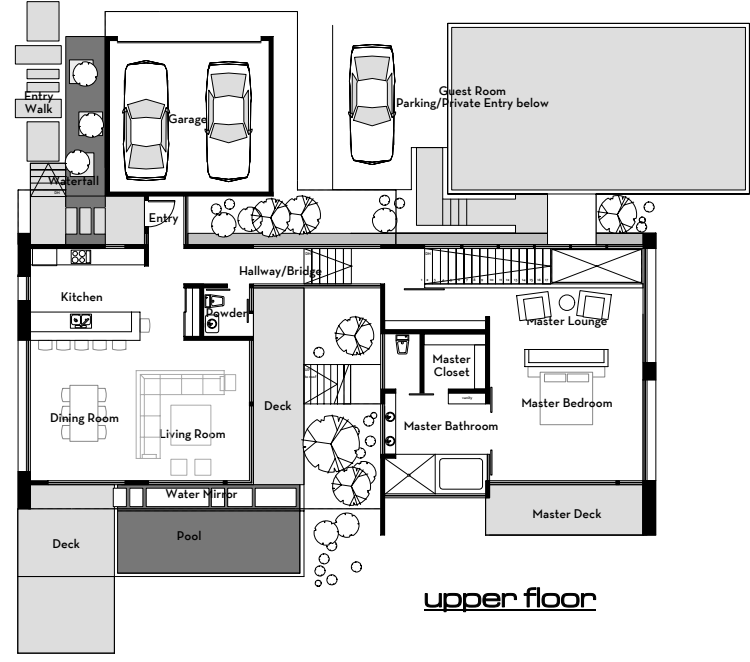

upper floor