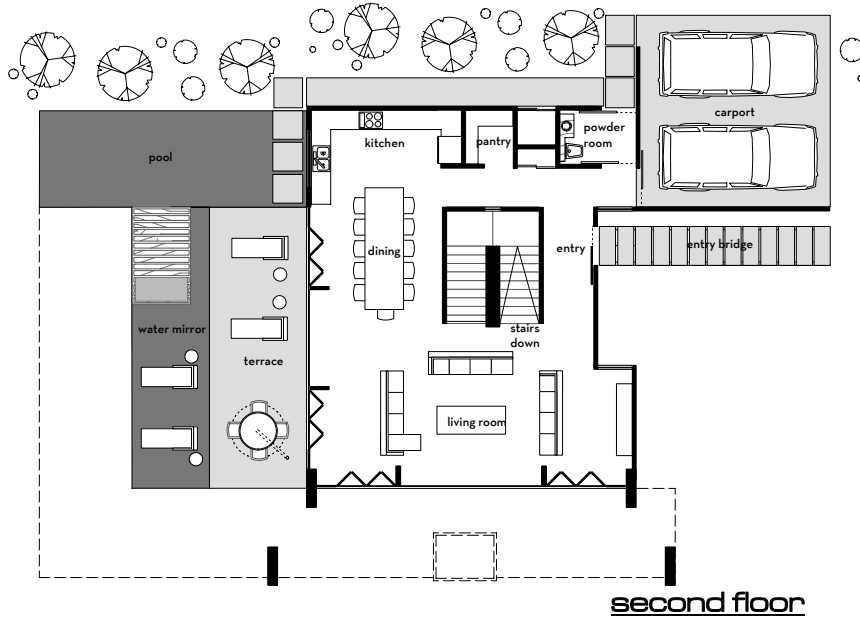

**Breeze data**  
interior living = 250 sq.mt. (2691 sq.ft.)  
exterior living = 200 sq.mt.(2153 sq.ft.)  
Total = 450 sq.mt. (4844 sq.ft.)

**casa\_breeze**  
renderings

Breeze data  
 interior living = 250 sq.mt. (2691 sq.ft.)  
 exterior living = 200 sq.mt. (2153 sq.ft.)  
 Total = 450 sq.mt. (4844 sq.ft.)

**casa\_breeze**  
 floor plans