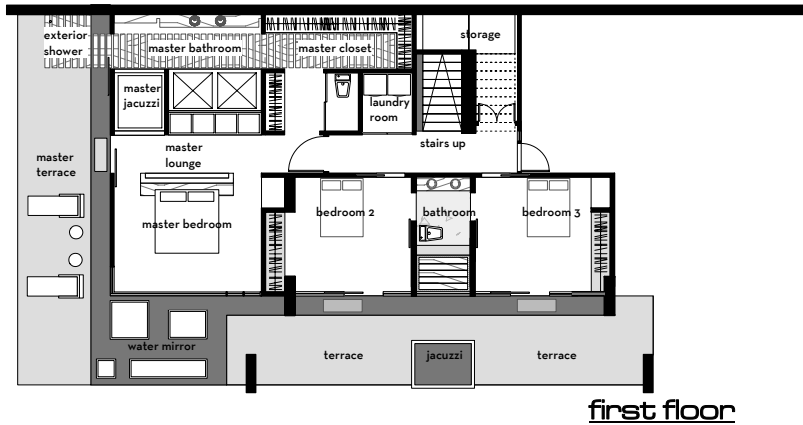

**Breeze data**  
interior living = 250 sq.mt. (2691 sq.ft.)  
exterior living = 200 sq.mt.(2153 sq.ft.)  
Total = 450 sq.mt. (4844 sq.ft.)

**casa\_breeze**  
renderings

Breeze data  
 interior living = 250 sq.mt. (2691 sq.ft.)  
 exterior living = 200 sq.mt. (2153 sq.ft.)  
 Total = 450 sq.mt. (4844 sq.ft.)

**casa\_breeze**  
 floor plans